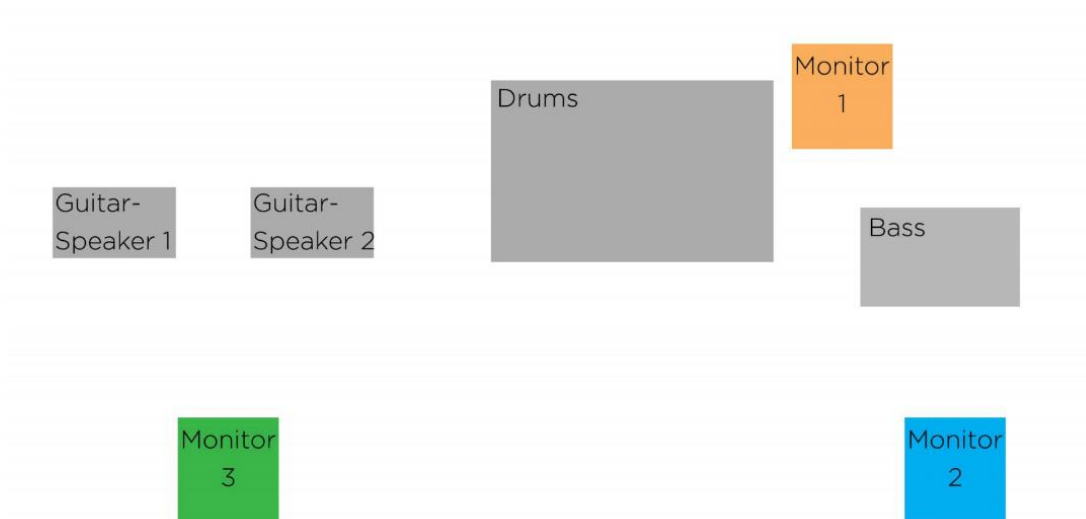

TECRIDER: FUTURE JESUS & THE ELECRTC LUCIFER

Kanal	Signal	Mic / DI	Monitor	Strom
1	Kick	Audix D6	1	Nein
2	Snare 1	Shure SM 57		
3	Snare 2	Shure SM 57		
3	Hihat	Sennheiser MKH 50		
5	Tom 1	Sennheiser MD 441		
6	Tom 2	Sennheiser MD 441		
7	OH L	Neumann KM 184		
8	OH R	Neumann KM 184		
9	Bass	DI Box 1	2	1x
10	Synth-Bass	DI Box 2		
11	Sampler/Laptop L	DI Box 3		
12	Sampler/Laptop R	DI Box 4		
13	Ansage Mic	Shure SM 58 mit Schalter		
14	Guitar Speaker 1	Shure SM 57	3	1x
15	Guitar Speaker 2	Shure SM 57		
16	Guitar Synth L	DI Box 5		
17	Guitar Synth R	DI Box 6		

Skizze

Kontakt und Rückfragen bitte an:

Richard Eisenach +49 151 10772248 richard@future-jesus.com